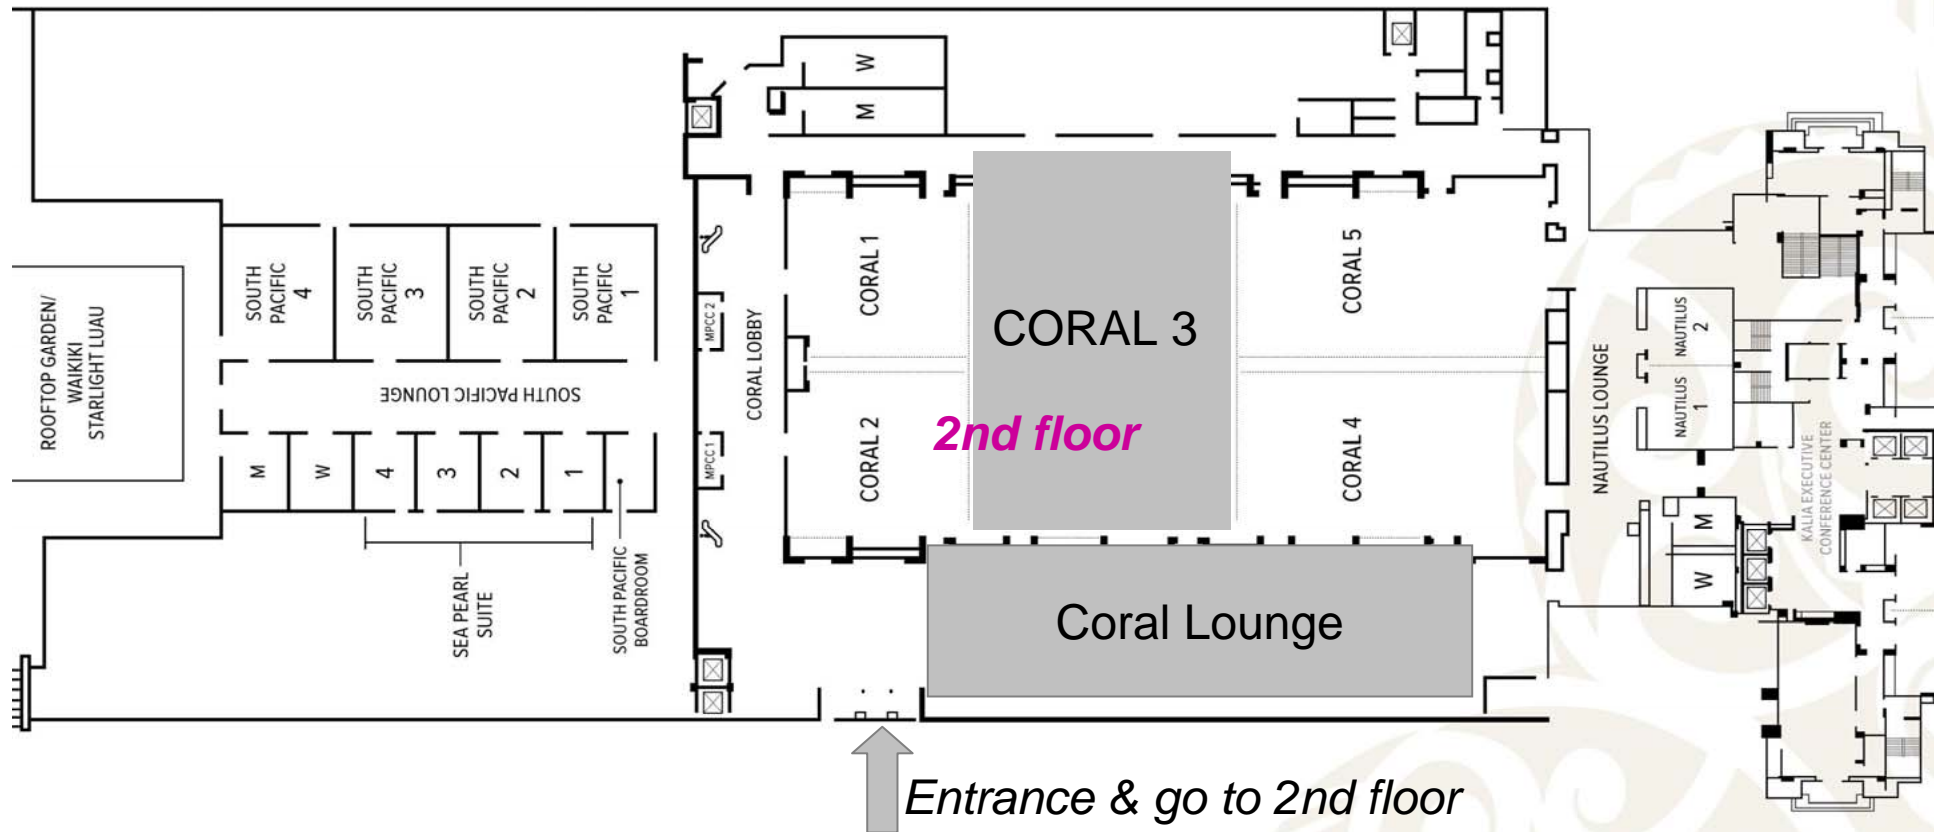

Registration desk open: starting from 6/17 am 7:30

The meeting room is located in the 2nd floor, entering Hilton on the right (next to Starbucks)

IEEE SNW Venue

June 17-18, 2018

Coral 3: Oral presentations
Coral Lounge: Posters

Mid-Pacific Conference Center

Hilton Hawaiian Village

Hilton Hawaiian Village