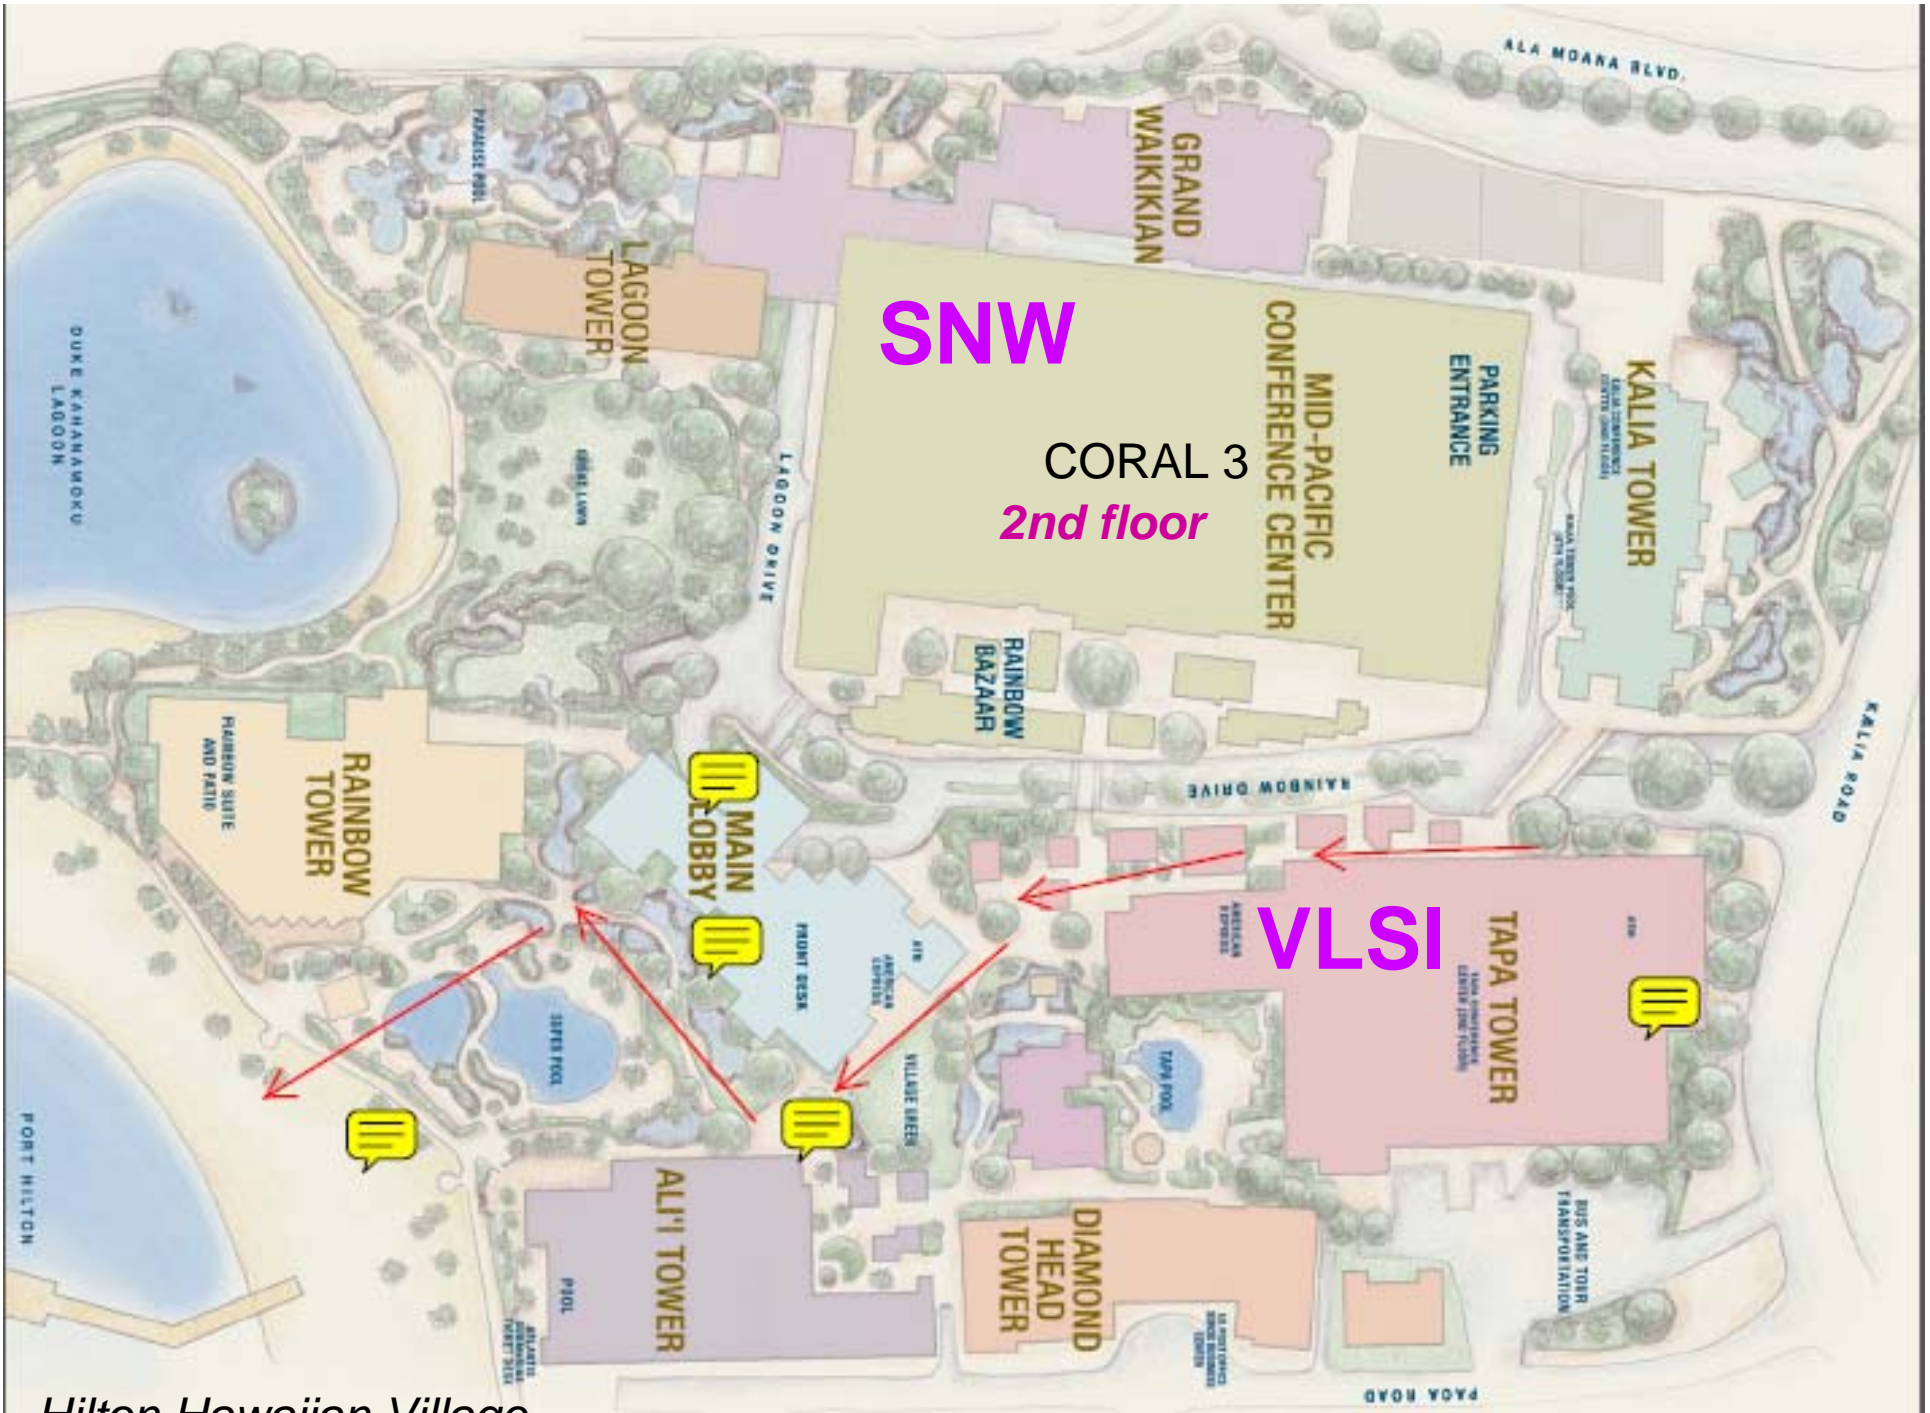

Registration desk open: starting from 6/17 am 7:30

The meeting room is located in the 2nd floor, entering Hilton on the right (next to Starbucks)

IEEE SNW Venue

June 17-18, 2018

Coral 3: Oral presentations
Coral Lounge: Posters

Mid-Pacific Conference Center

Hilton Hawaiian Village

Hilton Hawaiian Village